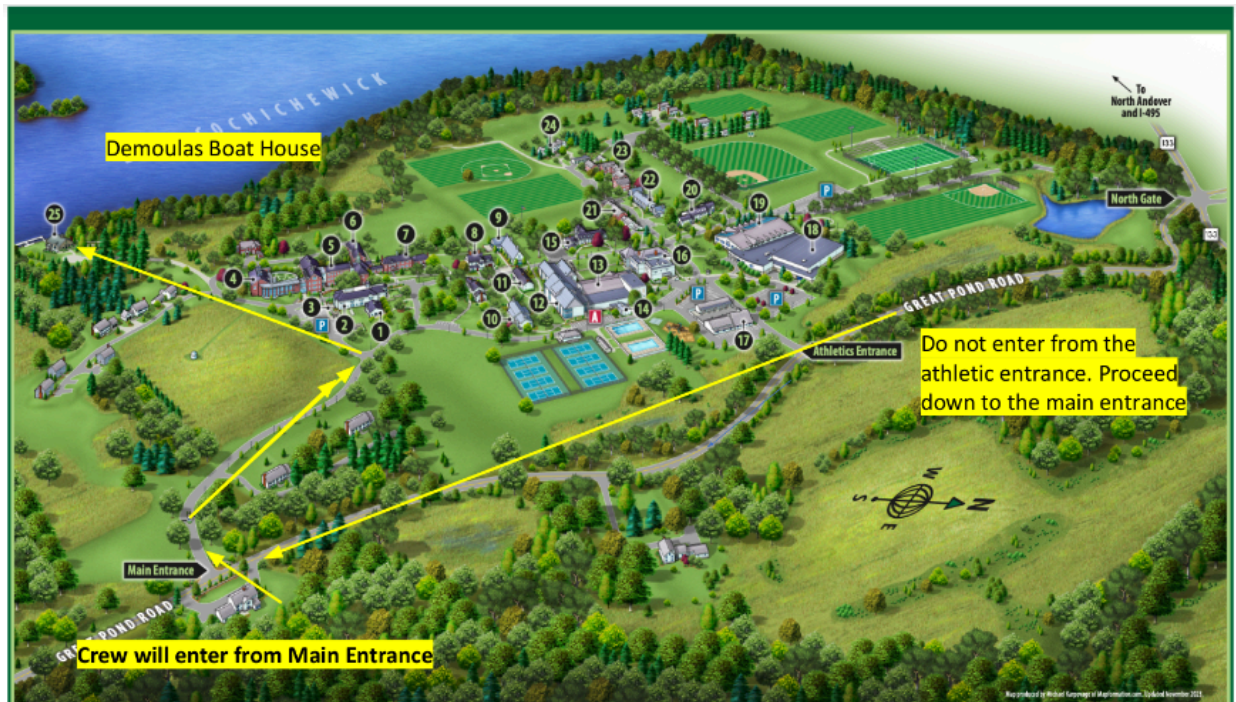

## Brooks Crew

### Racing at Brooks School: Directions, Parking and Parent Logistics

---

Racing Address: 1160 Great Pond Road, North Andover MA. Follow directions below.

- **Trailers:** Follow directions above. Once you pull onto the gravel road to the Boathouse, you should leave the road into the field on the right after the bathroom facility and hedges. Skirt the edge of the mowed area, pulling into the flat area near the Brooks trailer. Rig there. Depart onto gravel road. Note that we hope crews will walk their boats around BH to the right, and return up the steep hill.
- **Student Transport:** Follow the directions above but deposit athletes before turning left, continuing to bus parking as instructed. The bathroom facility is on the road to the boathouse.
- **Spectators:** Follow the instructions above and take guidance from parking/ security attendants. **There is no parking at the boathouse.** Tents and other heavy equipment should be brought on the trailer if possible. A quick drop off is allowed but not even temporary parking is available anywhere along the road to the boathouse. **We appreciate your cooperation.**
- **Tents:** Tents may be set up by the trailer and/ or in a designated spot on the grass in front of the boathouse.
- **Livestream.** We plan to livestream all our home varsity races. The livestream can be found [here](#).